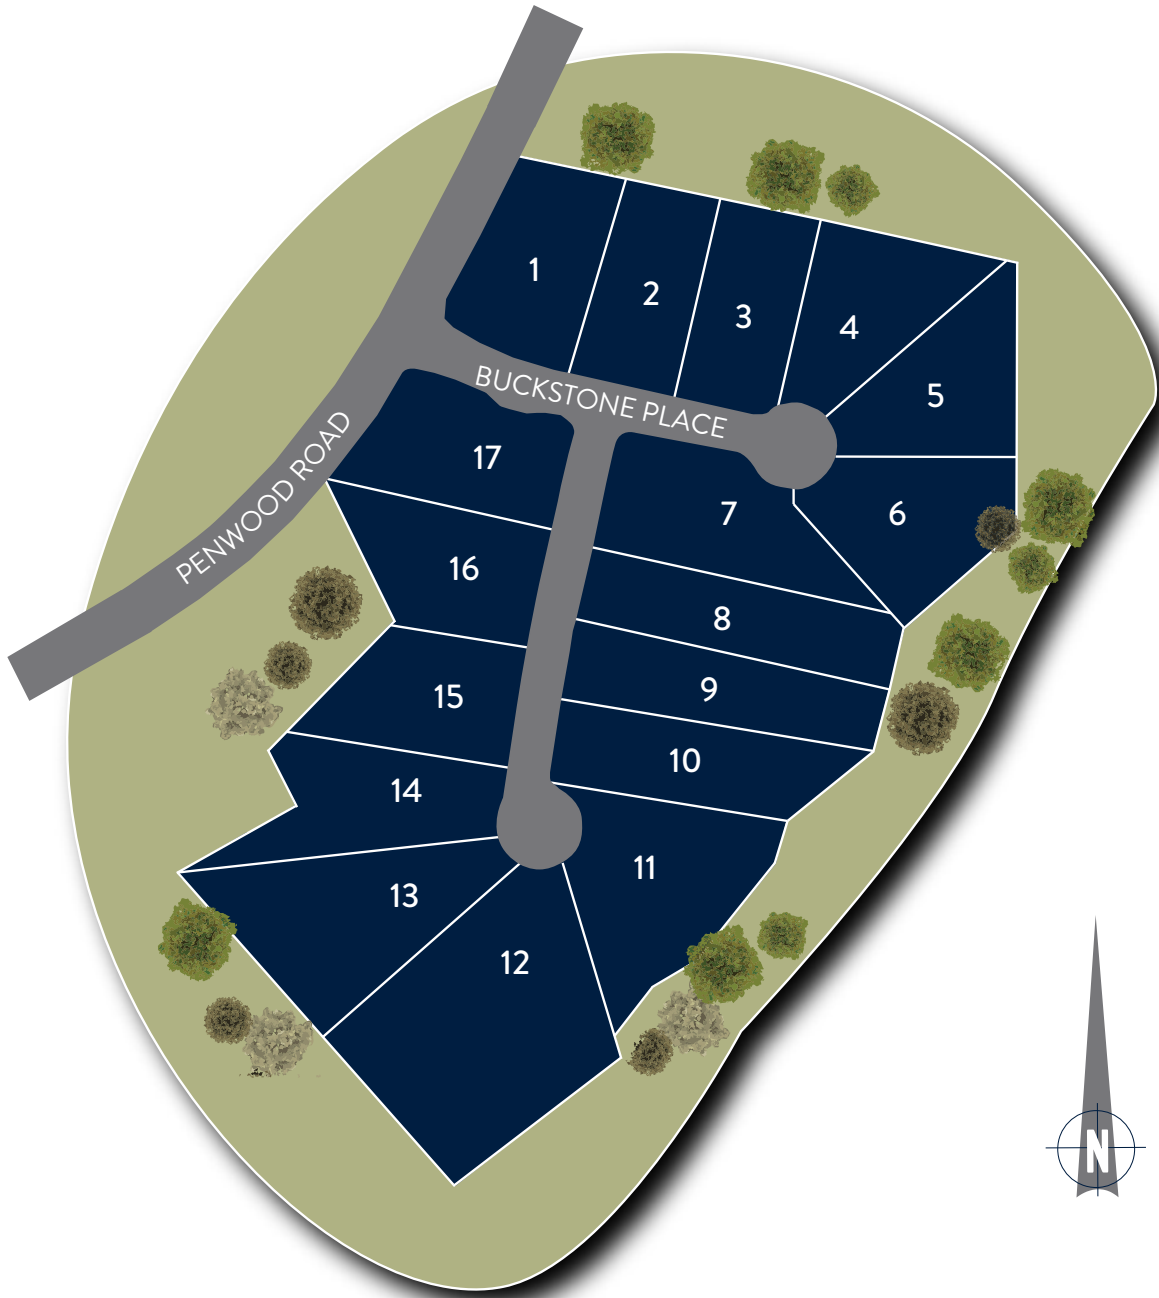

# BARCLAY FARM

SITE MAP

Site map is an artist's representation only. Please refer to actual recorded plat maps for accurate lot sizes and orientation(s). ©07/2023 Rodney Carroll Team.

**TheRodneyCarrollTeam.com | 919-504-1080**  
**rodney@myrcteam.com**